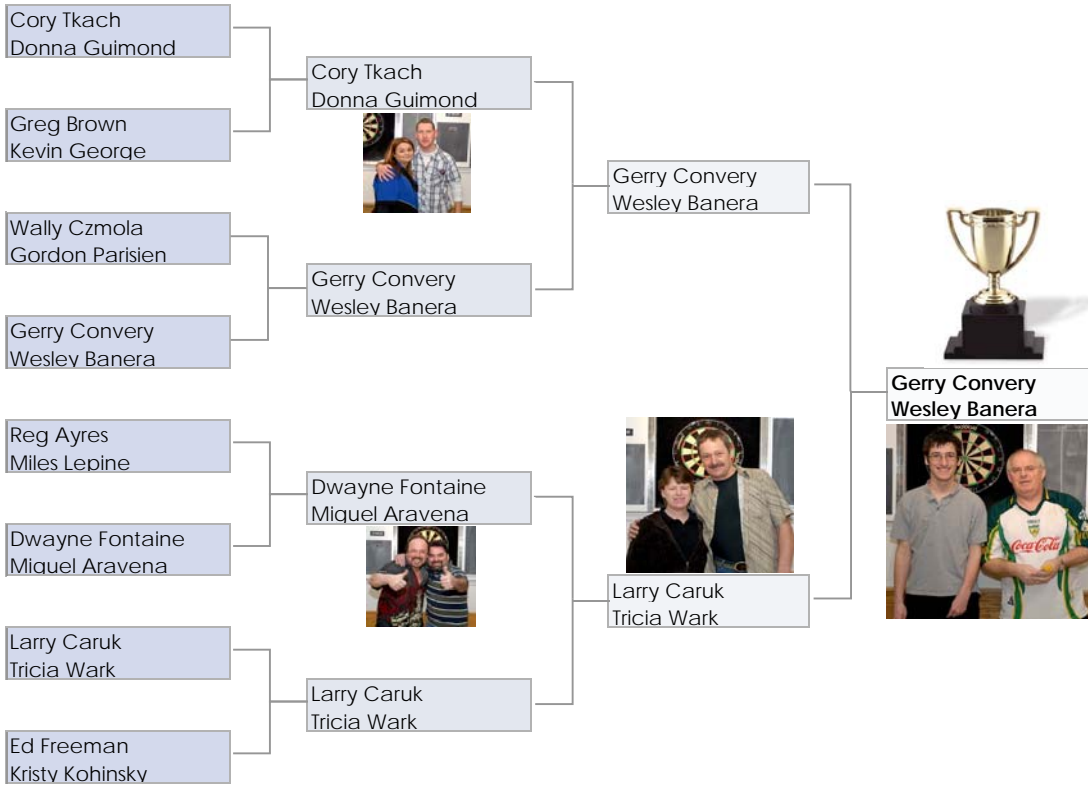

Memorial

January 23-25, 2009

Men's Singles

Ladies Singles

Memorial

January 23-25, 2006

Men's Doubles

Ladies Doubles

Memorial

January 23-25, 2009

Blind Draw Doubles

Cricket Doubles