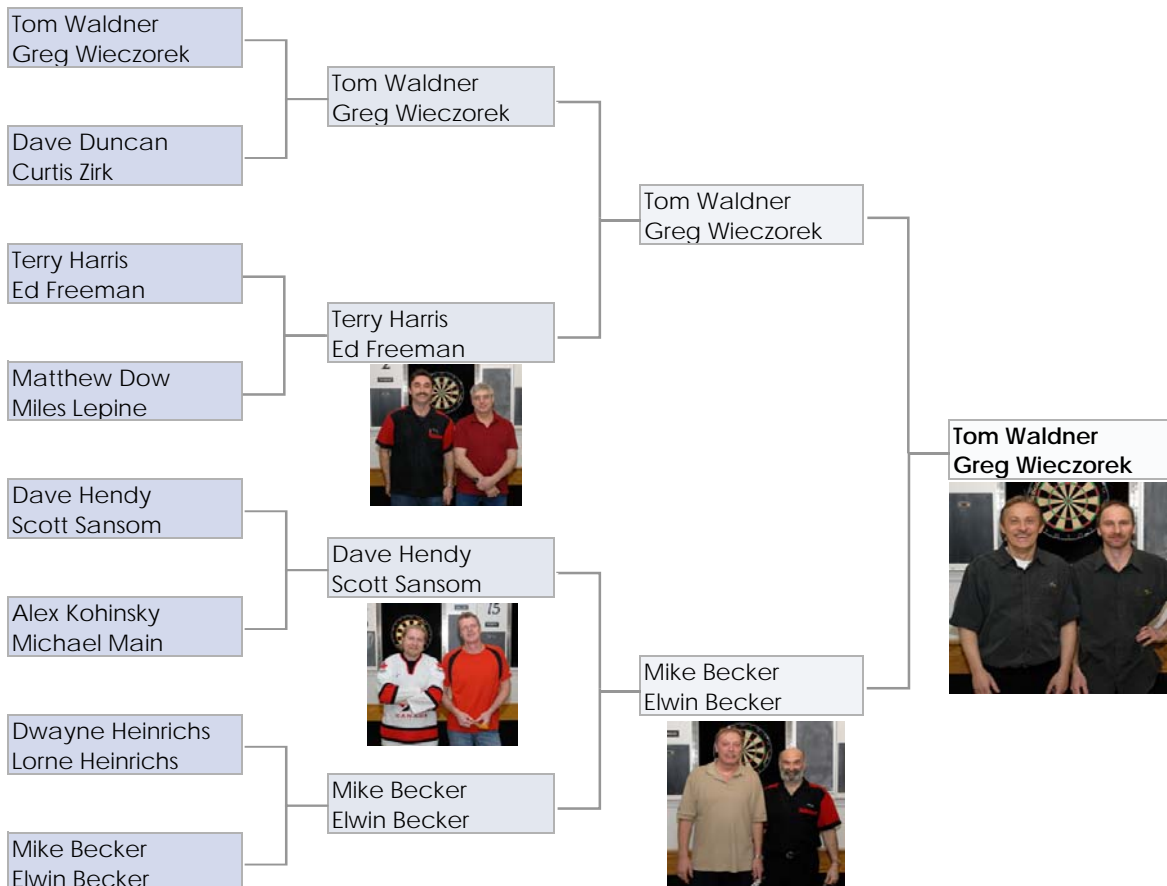

Memorial

January 23-25, 2009

Men's Singles

Ladies Singles

Memorial

January 23-25, 2006

Men's Doubles

Ladies Doubles

Memorial

January 23-25, 2009

Blind Draw Doubles

Cricket Doubles